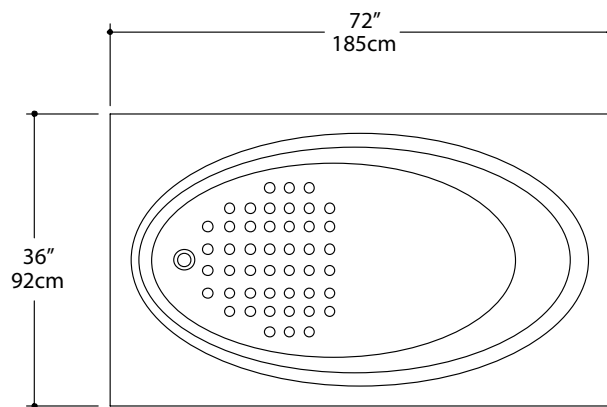

Illustrations and images not to scale.

Gruber
THE RIGHT TOOLS

Tel: (800) 257-4070
Email: sales@gruber-systems.com
Web: www.gruber-systems.com

California
25636 Avenue Stanford
Valencia, CA 91355 U.S.A.
T: (661) 257-4060
F: (661) 257-4791

Texas
220 Airport Drive
Mansfield, TX 76063
T: (682) 518-7400
F: (682) 518-9762

Florida
355 Gus Hipp Blvd.
Rockledge, FL 32955
T: (321) 639-0431
F: (321) 639-0437