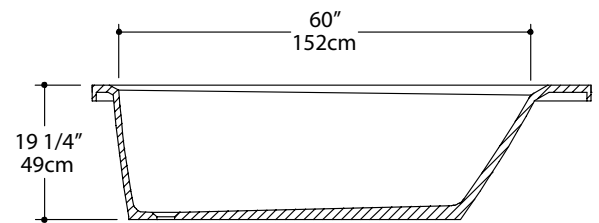

Illustrations and images not to scale.

Gruber
THE RIGHT TOOLS

Tel: (800) 257-4070
Email: sales@gruber-systems.com
Web: www.gruber-systems.com

California
25636 Avenue Stanford
Valencia, CA 91355 U.S.A.
T: (661) 257-4060
F: (661) 257-4791

Texas
220 Airport Drive
Mansfield, TX 76063
T: (682) 518-7400
F: (682) 518-9762

Florida
355 Gus Hipp Blvd.
Rockledge, FL 32955
T: (321) 639-0431
F: (321) 639-0437