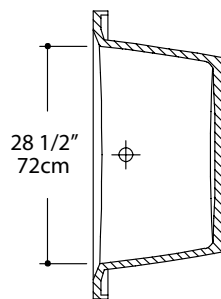

Illustrations and images not to scale.

Gruber
THE RIGHT TOOLS

Tel: (800) 257-4070
Email: sales@gruber-systems.com
Web: www.gruber-systems.com

California
25636 Avenue Stanford
Valencia, CA 91355 U.S.A.
T: (661) 257-4060
F: (661) 257-4791

Texas
220 Airport Drive
Mansfield, TX 76063
T: (682) 518-7400
F: (682) 518-9762

Florida
355 Gus Hipp Blvd.
Rockledge, FL 32955
T: (321) 639-0431
F: (321) 639-0437